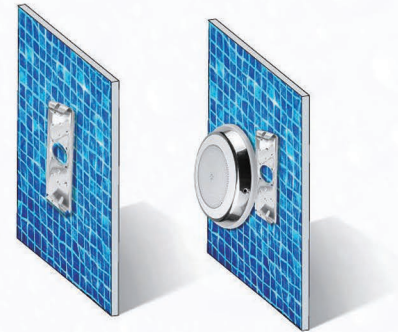

INSTALLATION

★ PRISMPPOOL ILLUMINATOR - SPECIFICATIONS

MODEL NO.	LED QTY	WATTS	LED TYPE	VOLTAGE	COLOR	MATERIAL	DIMENSION	IP GRADE
PI-280-252	252	18W	SMD2835	AC/ DC12V	Warm White	316SS	280X35mm	IP68
PI-280-333	333	24W			White		280X35mm	
PI-280-441	441	30W			Cool White		280X35mm	
PI-280-531	531	35W			Yellow		280X35mm	
PI-280-630	630	42W			Red		280X35mm	
					Green			
					RGB