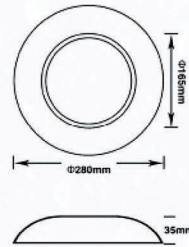

### ★ PRISMPPOOL ILLUMINATOR - SPECIFICATIONS

MODEL NO.	LED QTY	WATTS	LED TYPE	VOLTAGE	COLOR	MATERIAL	DIMENSION	IP GRADE
PI-280-252	252	18W	SMD2835	AC/ DC12V	Warm White	316SS	280X35mm	IP68
PI-280-333	333	24W			White		280X35mm	
PI-280-441	441	30W			Cool White		280X35mm	
PI-280-531	531	35W			Yellow		280X35mm	
PI-280-630	630	42W			Red		280X35mm	
					Green			
					RGB			