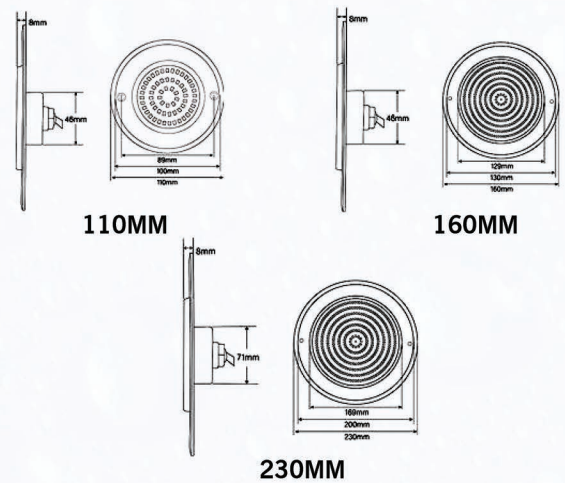

- ★ Ultra-thin, super slim .
- ★ Resin filled-100% waterproof.
- ★ Made of stainless Steel 316L marine Level.
- ★ VDE high standard rubber Cable.
- ★ long working life > 50000hrs.
- ★ Easy installation.
- ★ Works for concrete pool.

INSTALLATION

★ LUMINEX RADIANCE - SPECIFICATIONS

MODEL NO.	LED QTY	WATTS	LED TYPE	VOLTAGE	COLOR	MATERIAL	DIMENSION	IP GRADE
LR-110-63-6W-SS	63	6W	SMD2835	AC12V	Warm White	316SS +PC	110X8mm	IP68
LR-160-108-10W-SS	108	10W			White		160X8mm	
LR-230-252-18W-SS	252	18W			Cool White		230X8mm	
LR-230-333-24W-SS	333	24W			Yellow		230X8mm	
LR-230-441-35W-SS	441	35W			Red		230X8mm	
					Green			
					RGB			