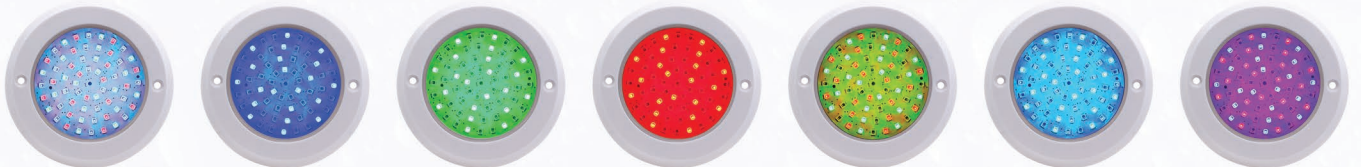

230mm

160mm

110mm

GLOW WAVE

POOL LED LIGHT

CE
IP68

✓
RoHS

80%
ENERGY SAVING

ADVANTAGE

- ★ Ultra-thin, super slim 10mm only.
- ★ Resin filled-100% waterproof.
- ★ Made of high quality pc material
- ★ VDE high standard rubber Cable.
- ★ long working life > 50000hrs.
- ★ Easy installation.
- ★ Works for concrete pool.

INSTALLATION

★ GLOW WAVE - SPECIFICATIONS

MODEL NO.	LED QTY	WATTS	LED TYPE	VOLTAGE	COLOR	MATERIAL	DIMENSION	IP GRADE
CW-110-63-6W-P	63	6W	SMD2835	AC/ DC12V	Warm White	PC	110X10mm	IP68
CW-160-144-12W-P	144	12W			White		160X10mm	
CW-160-252-18W-P	252	18W			Cool White		230X10mm	
CW-230-252-18W-P	252	18W			Yellow			
CW-230-333-24W-P	333	24W			Red			
CW-230-441-35W-P	441	35W			Green			
					RGB			