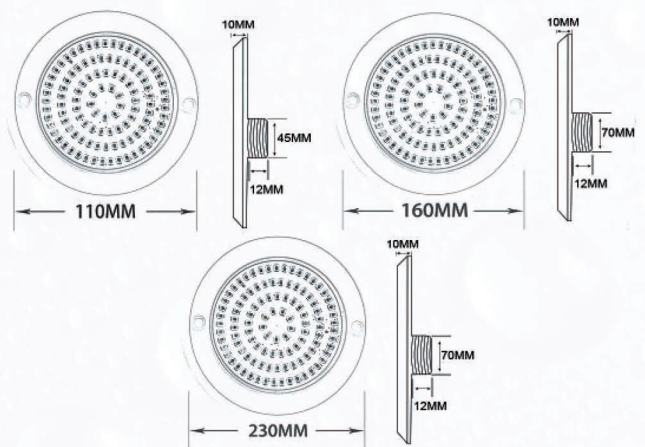

230mm

160mm

110mm

GLOW WAVE

POOL LED LIGHT

CE
IP68

✓
RoHS

80%
ENERGY SAVING

ADVANTAGE

- ★ Ultra-thin, super slim 10mm only.
- ★ Resin filled-100% waterproof.
- ★ Made of high quality pc material
- ★ VDE high standard rubber Cable.
- ★ long working life > 50000hrs.
- ★ Easy installation.
- ★ Works for concrete pool.

INSTALLATION

★ GLOW WAVE - SPECIFICATIONS

MODEL NO.	LED QTY	WATTS	LED TYPE	VOLTAGE	COLOR	MATERIAL	DIMENSION	IP GRADE
CW-110-63-6W-P	63	6W	SMD2835	AC/ DC12V	Warm White	PC	110X10mm	IP68
CW-160-144-12W-P	144	12W			White		160X10mm	
CW-160-252-18W-P	252	18W			Cool White		230X10mm	
CW-230-252-18W-P	252	18W			Yellow			
CW-230-333-24W-P	333	24W			Red			
CW-230-441-35W-P	441	35W			Green			
					RGB			