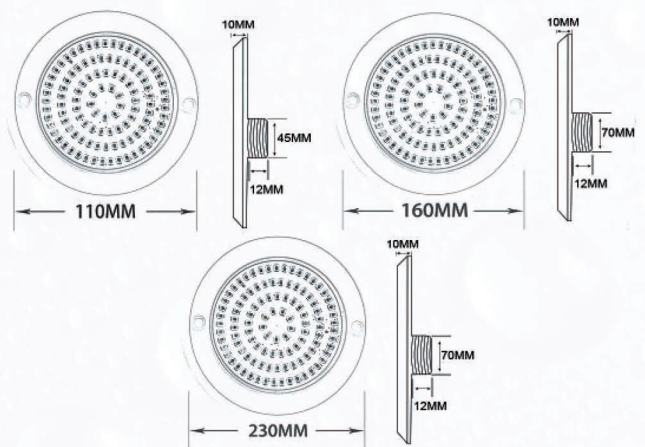

230mm

160mm

110mm

## GLOW WAVE

POOL LED LIGHT

CE  
IP68

✓  
RoHS

80%  
ENERGY SAVING

### ADVANTAGE

- ★ Ultra-thin, super slim 10mm only.
- ★ Resin filled-100% waterproof.
- ★ Made of high quality pc material
- ★ VDE high standard rubber Cable.
- ★ long working life > 50000hrs.
- ★ Easy installation.
- ★ Works for concrete pool.

### ★ GLOW WAVE - SPECIFICATIONS

MODEL NO.	LED QTY	WATTS	LED TYPE	VOLTAGE	COLOR	MATERIAL	DIMENSION	IP GRADE
CW-110-63-6W-P	63	6W	SMD2835	AC/ DC12V	Warm White	PC	110X10mm	IP68
CW-160-144-12W-P	144	12W			White		160X10mm	
CW-160-252-18W-P	252	18W			Cool White		230X10mm	
CW-230-252-18W-P	252	18W			Yellow			
CW-230-333-24W-P	333	24W			Red			
CW-230-441-35W-P	441	35W			Green			
					RGB			