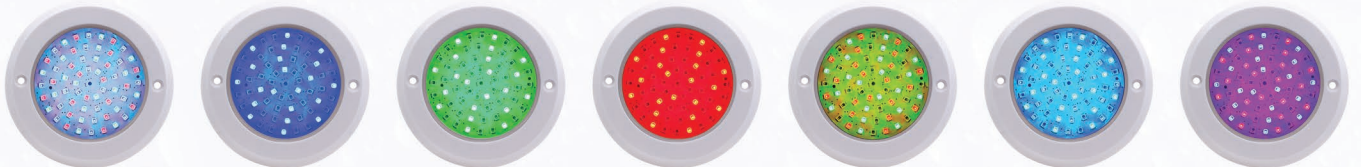

230mm

160mm

110mm

## GLOW WAVE

POOL LED LIGHT

CE  
IP68

✓  
RoHS

80%  
ENERGY SAVING

### ADVANTAGE

- ★ Ultra-thin, super slim 10mm only.
- ★ Resin filled-100% waterproof.
- ★ Made of high quality pc material
- ★ VDE high standard rubber Cable.
- ★ long working life > 50000hrs.
- ★ Easy installation.
- ★ Works for concrete pool.

### ★ GLOW WAVE - SPECIFICATIONS

MODEL NO.	LED QTY	WATTS	LED TYPE	VOLTAGE	COLOR	MATERIAL	DIMENSION	IP GRADE
CW-110-63-6W-P	63	6W	SMD2835	AC/ DC12V	Warm White	PC	110X10mm	IP68
CW-160-144-12W-P	144	12W			White		160X10mm	
CW-160-252-18W-P	252	18W			Cool White		230X10mm	
CW-230-252-18W-P	252	18W			Yellow			
CW-230-333-24W-P	333	24W			Red			
CW-230-441-35W-P	441	35W			Green			
					RGB			