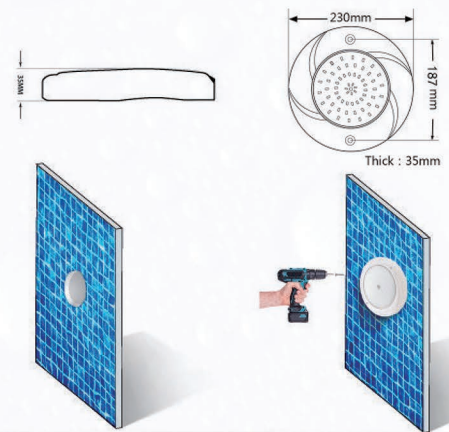

AQUA POOL

WATER TECHNOLOGY

AQUA GLOW

POOL LED LIGHT

CE
IP68

✓
RoHS

80%
ENERGY SAVING

Switch
Control

DIMENSION

★ AQUA GLOW - SPECIFICATIONS

MODEL NO.	LED QTY	WATTS	LED TYPE	VOLTAGE	COLOR	MATERIAL	DIMENSION	IP GRADE
PI-280-252-18W-SS	252	18W	SMD2835	AC12V	Warm White	PC	230X35mm	IP68
PI-280-333-24W-SS	333	24W			White		230X35mm	
PI-280-441-30W-SS	441	30W			Cool White		230X35mm	
PI-280-531-35W-SS	531	35W			Yellow		230X35mm	
PI-280-630-42W-SS	630	42W			Red		230X35mm	
					Green			
					RGB		230X35mm	