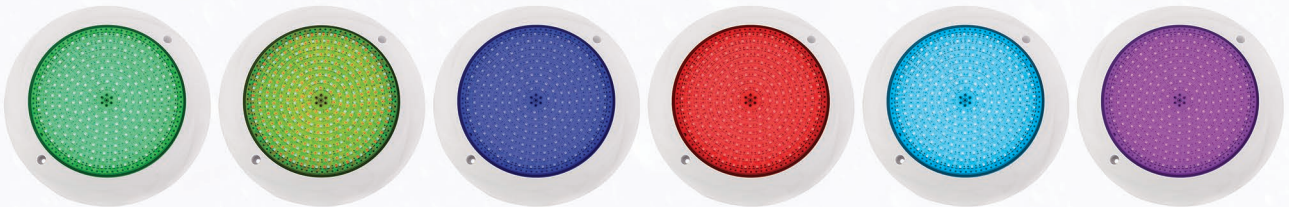

AQUA POOL

WATER TECHNOLOGY

AQUA GLOW

POOL LED LIGHT

CE
IP68

✓
RoHS

80%
ENERGY SAVING

Switch
Control

Remote
Control

ADVANTAGE

- ★ Resin filled-100% waterproof.
- ★ Energy saving, environment protecting.
- ★ Made of high quality pc material.
- ★ VDE high standard rubber cable.
- ★ Long working life > 50.000hrs.
- ★ Easy installation.

DIMENSION

★ AQUA GLOW - SPECIFICATIONS

MODEL NO.	LED QTY	WATTS	LED TYPE	VOLTAGE	COLOR	MATERIAL	DIMENSION	IP GRADE
PI-280-252-18W-SS	252	18W	SMD2835	AC12V	Warm White	PC	230X35mm	IP68
PI-280-333-24W-SS	333	24W			White		230X35mm	
PI-280-441-30W-SS	441	30W			Cool White		230X35mm	
PI-280-531-35W-SS	531	35W			Yellow		230X35mm	
PI-280-630-42W-SS	630	42W			Red		230X35mm	
					Green			
					RGB		230X35mm	